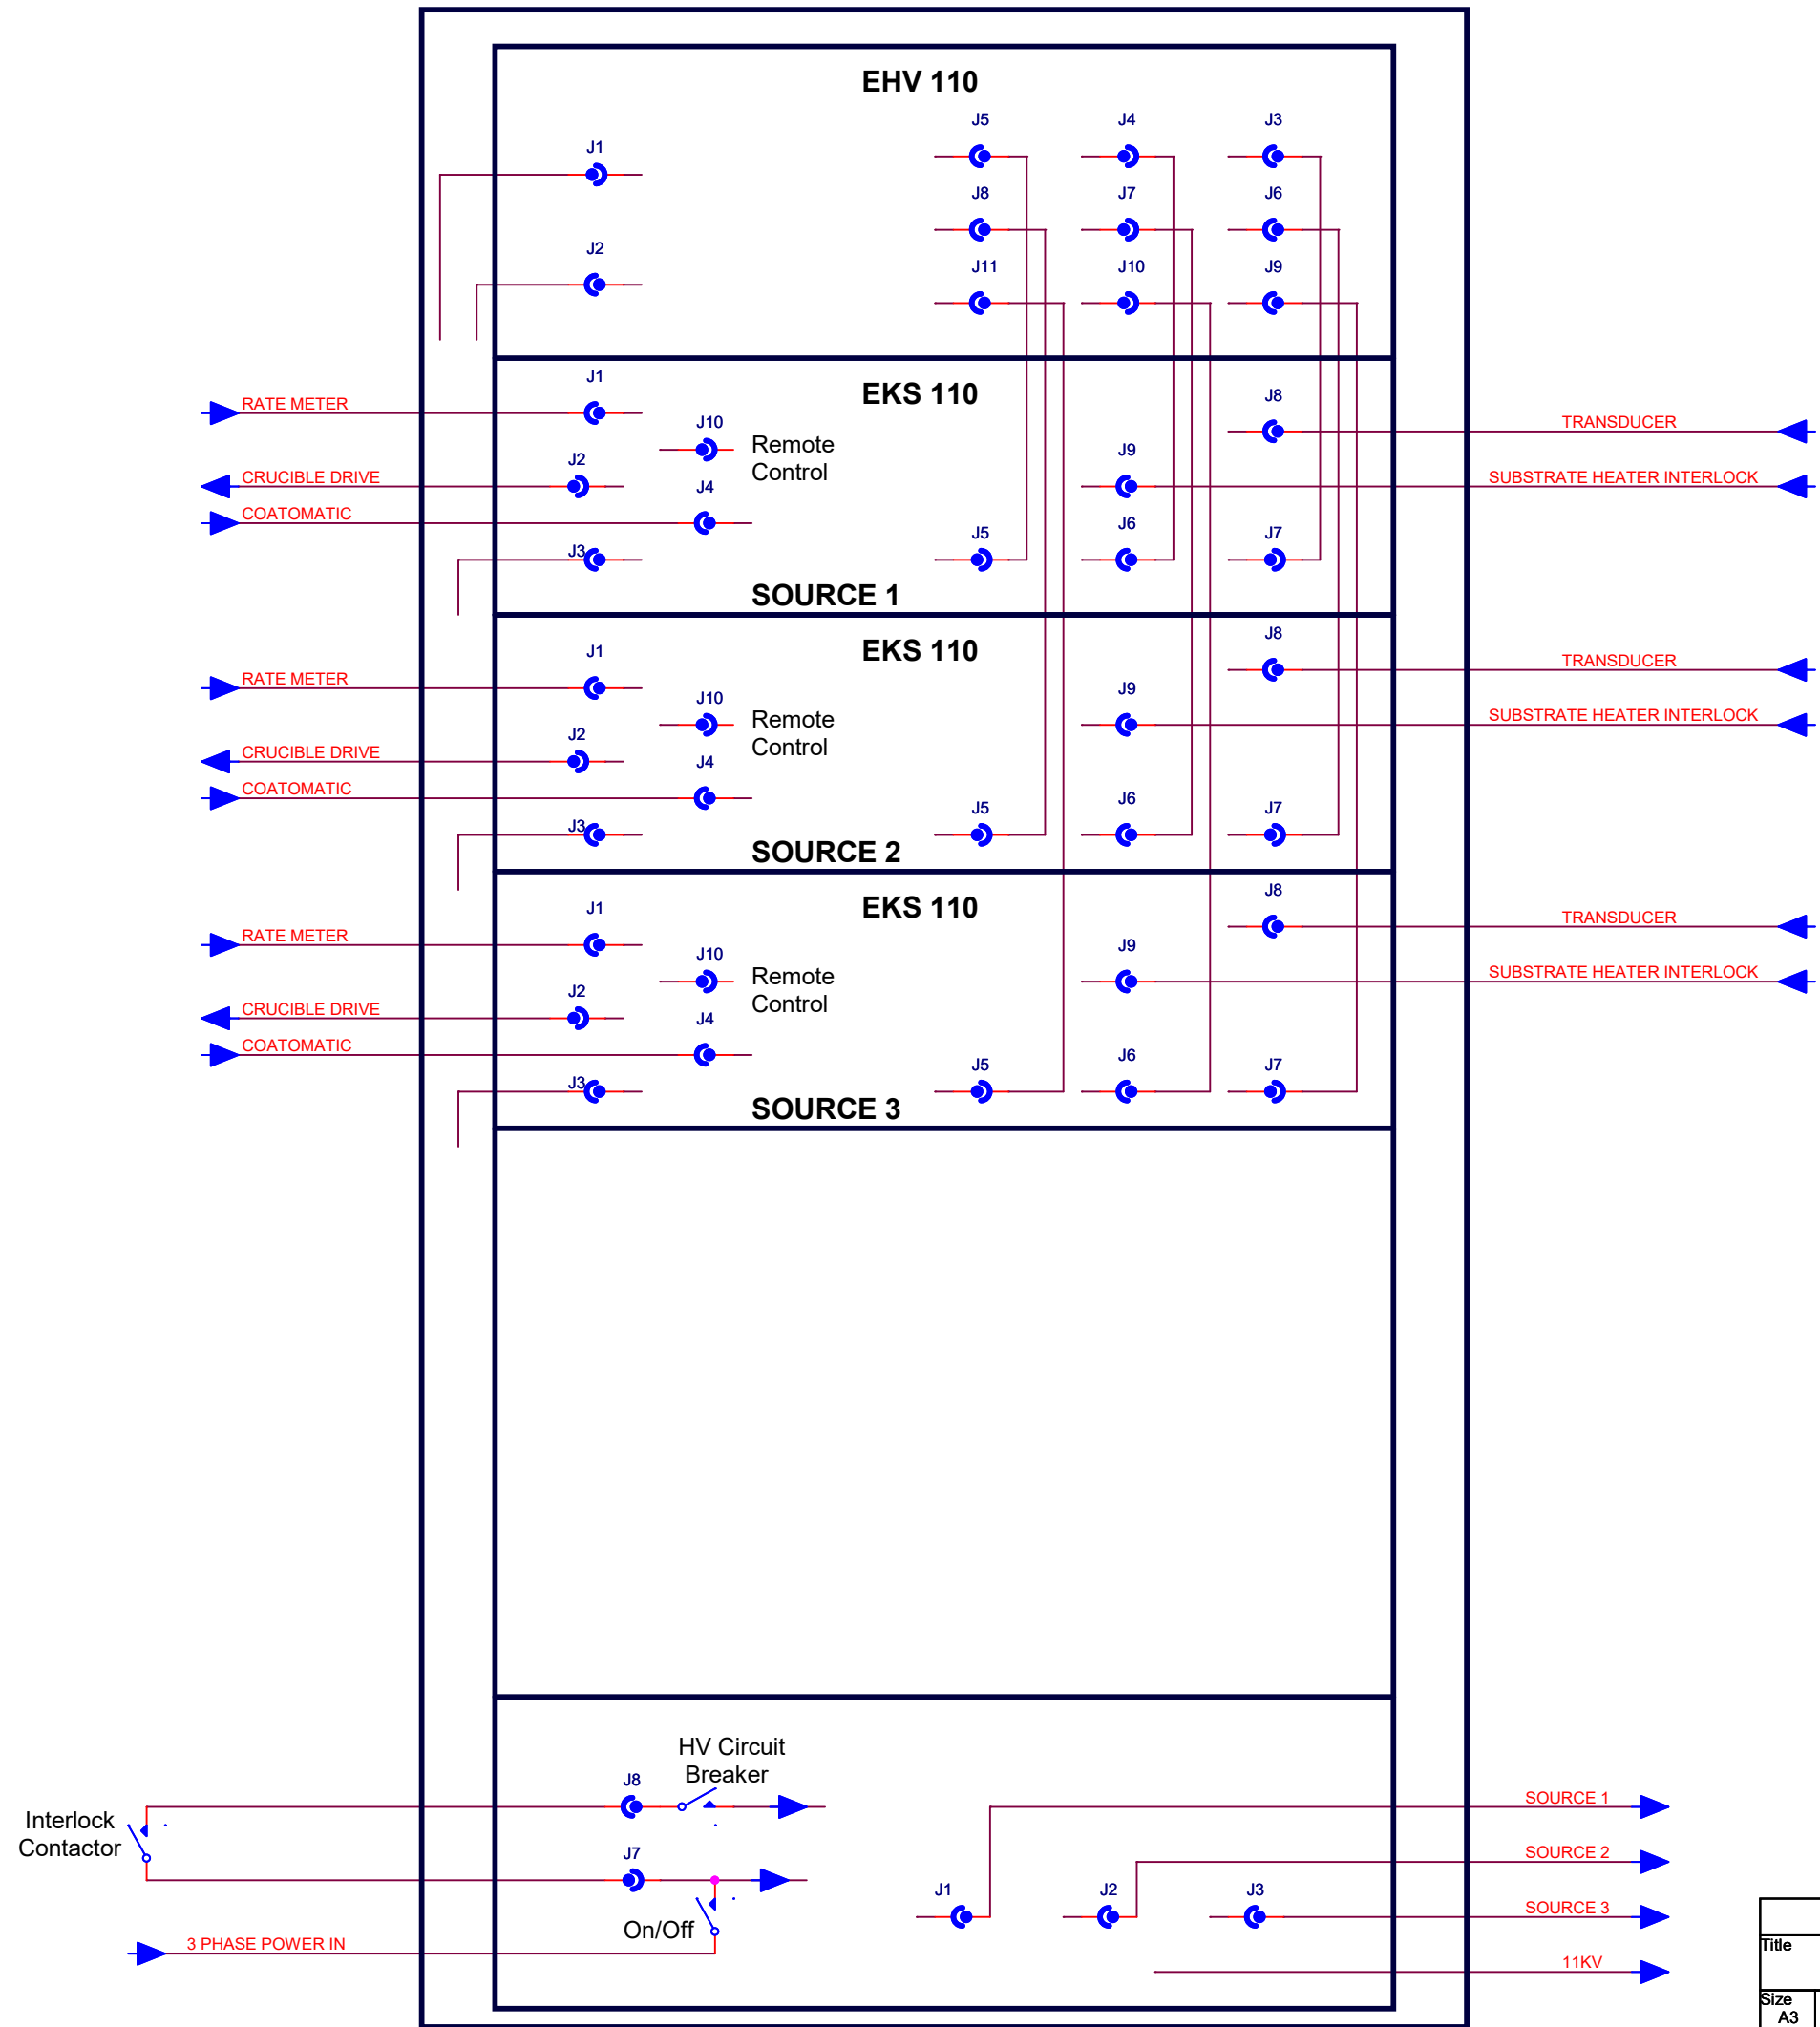

D

C

B

A

Any comments on this diagram: please email Diagrams@blunham.com

Drawn by Colin Hinson © 2012		
Title: EHV Rack Plug/Socket connections		
Size A3	Document Number	Rev B
Date: Monday, April 02, 2012	Sheet 1	of 1